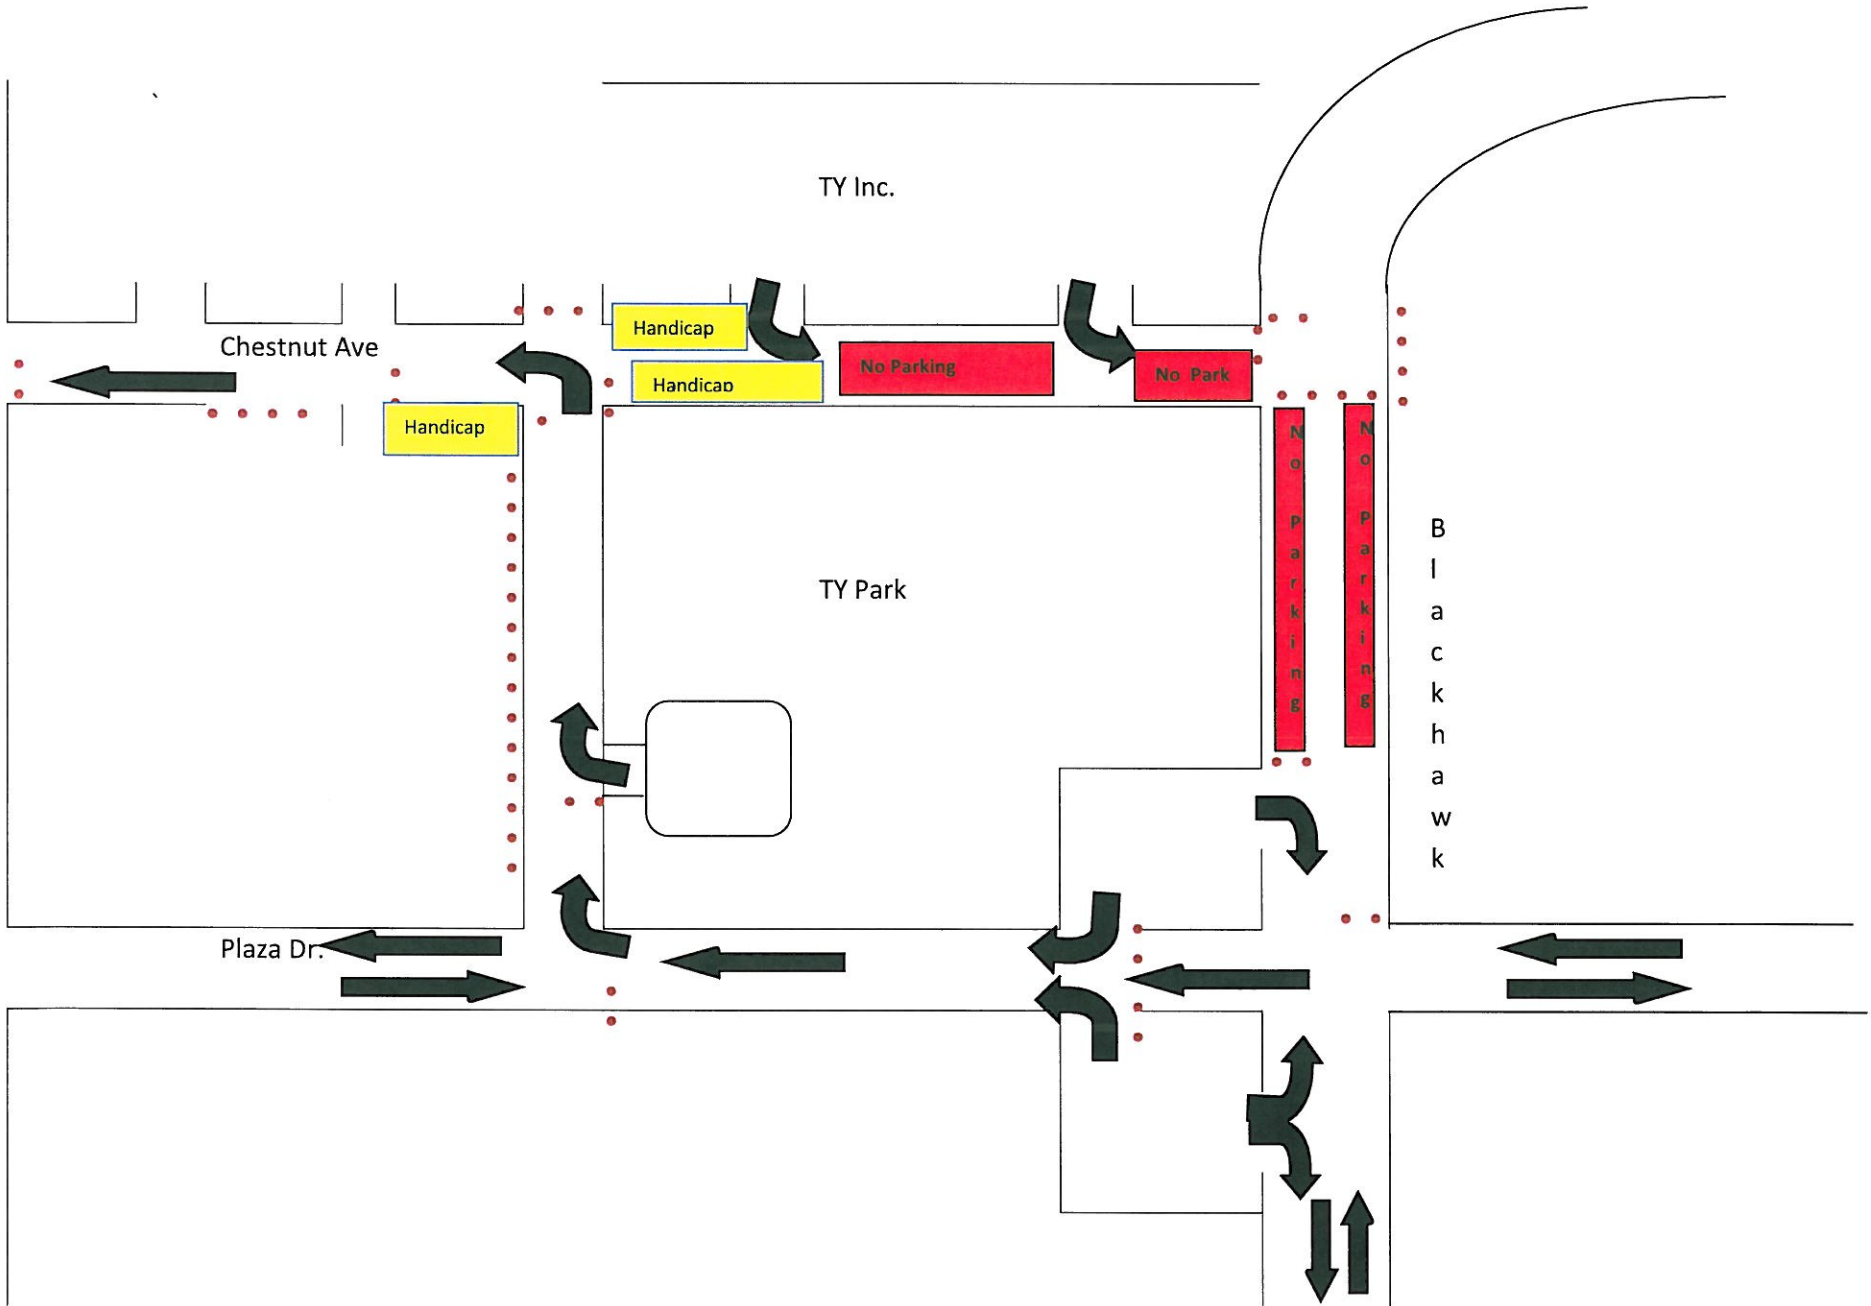

← Traffic direction

6 A.M. to 9 P.M.

•••• Barricades / Cones

← Traffic direction

During Fireworks 9 P.M. to 10 P.M.

•••• Barricades / Cones

← Traffic direction

After Fireworks Show

•••• Barricades / Cones