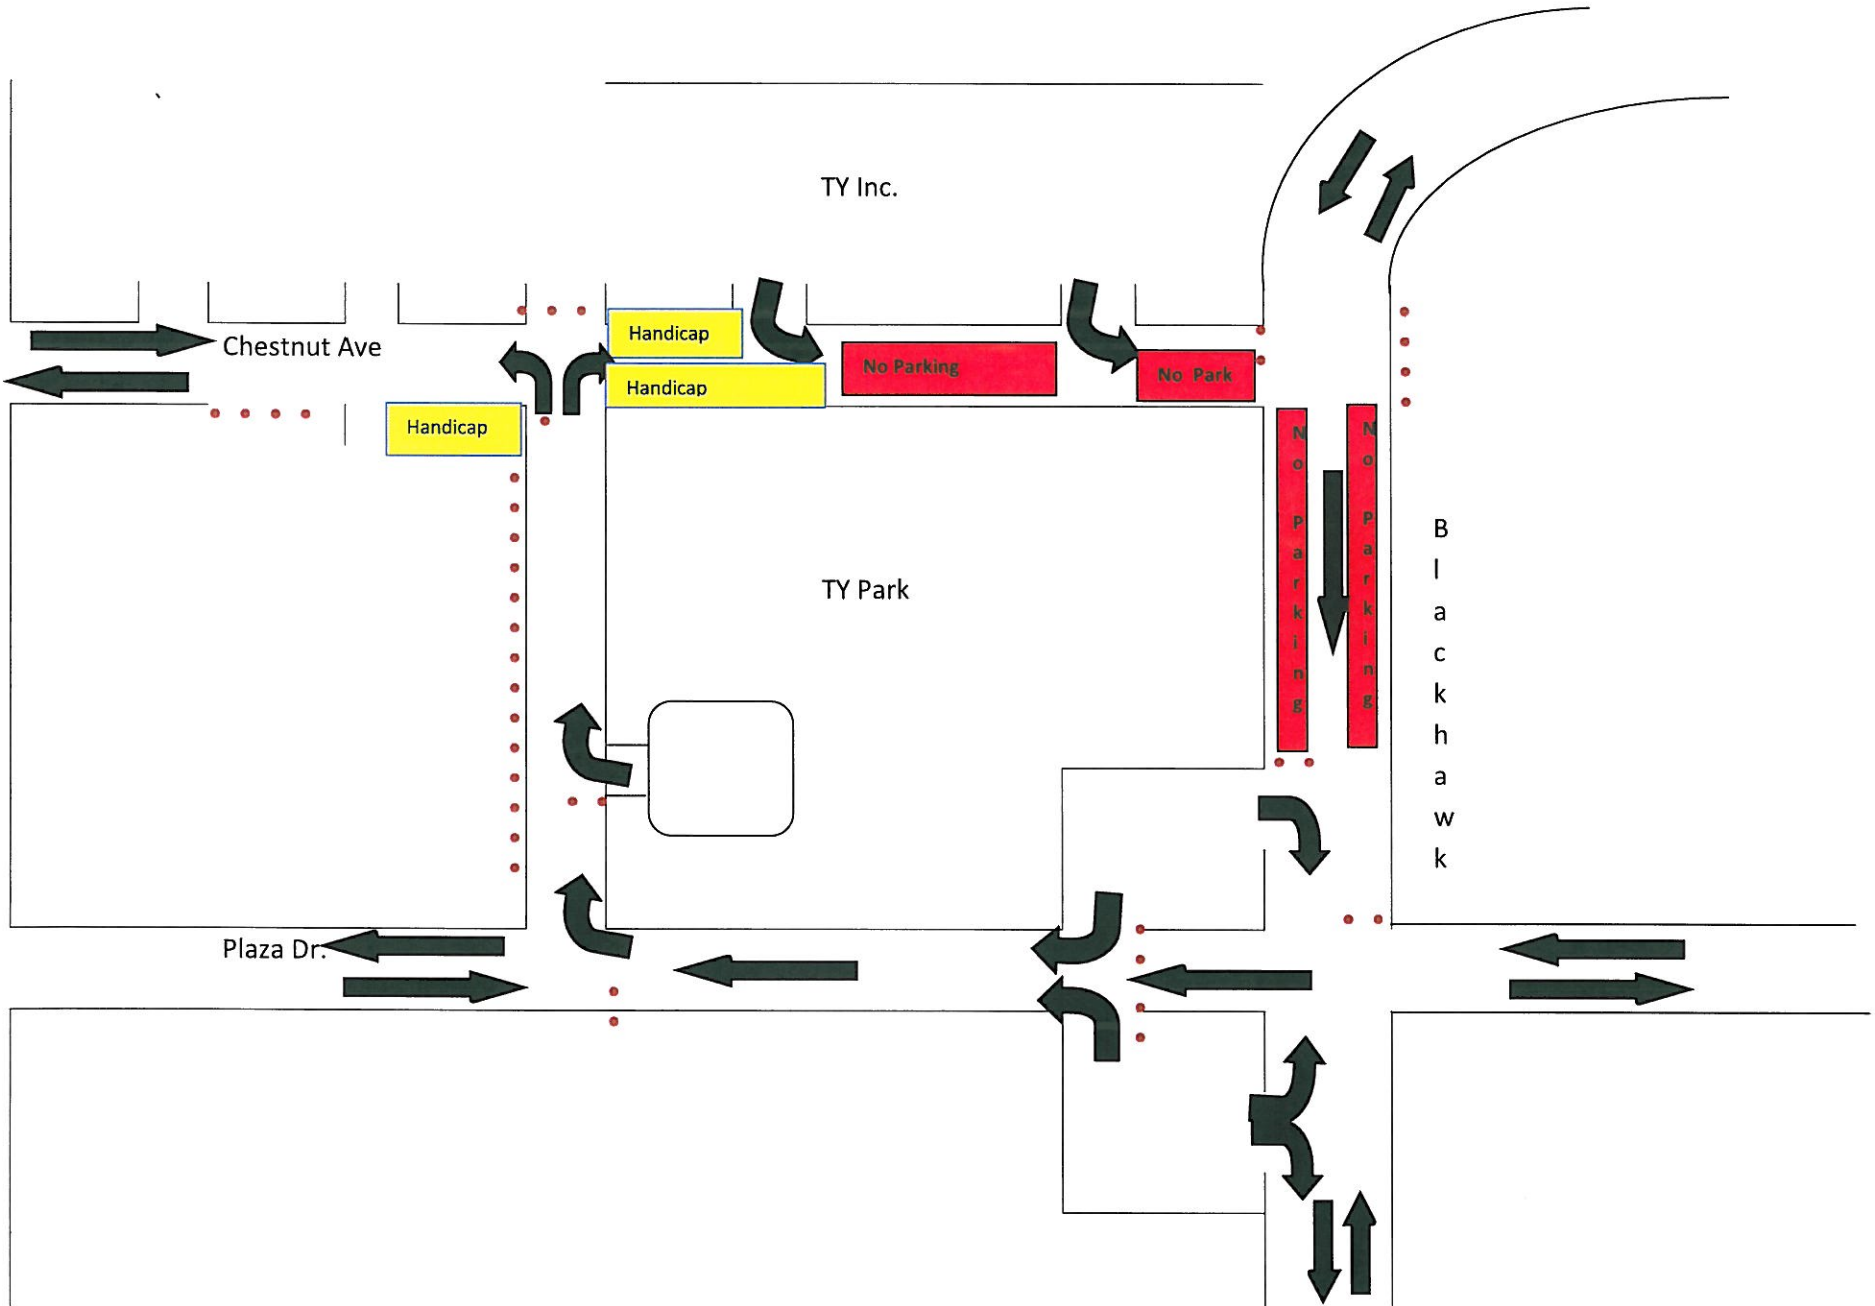

← Traffic direction

6 A.M. to 9 P.M.

•••• Barricades / Cones

← Traffic direction

During Fireworks 9 P.M. to 10 P.M.

•••• Barricades / Cones

← Traffic direction

After Fireworks Show

•••• Barricades / Cones